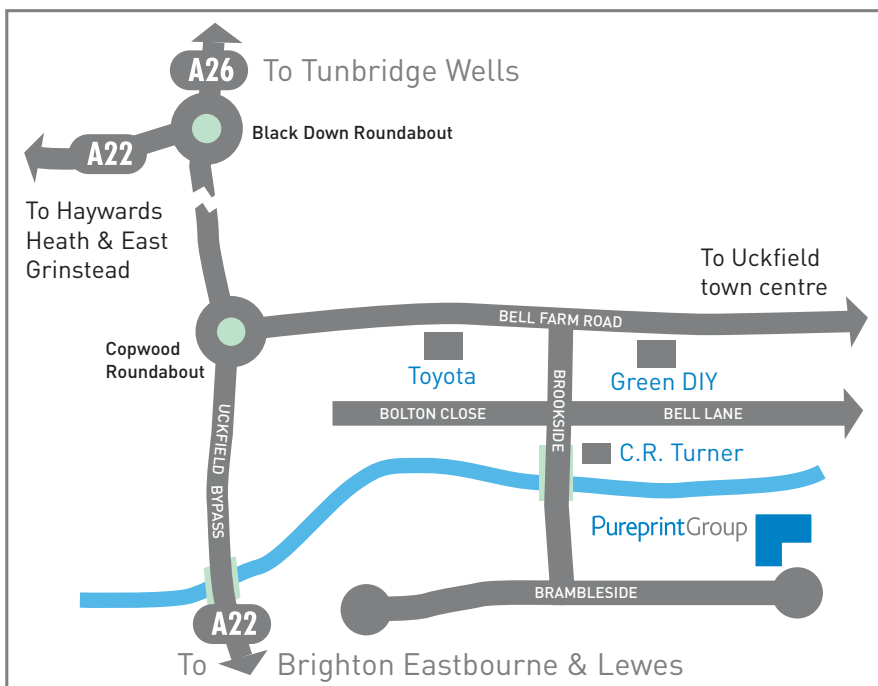

### By Road

If travelling from London, take the A22 East Grinstead road at junction 6 on the M25. Follow the A22 through East Grinstead to Uckfield as shown on the map opposite, which also shows approaches from junctions 5 and 7 on the M25 and from other towns in Kent and Sussex. (The journey time from junction 6 to Uckfield is approximately 40 minutes).

### By Rail

There are frequent services from Victoria, King's Cross and London Bridge to Haywards Heath: please ask us for up-to-date train times. We would be pleased to meet customers at Haywards Heath or Uckfield station.

### Taxis

Should you require a taxi, the number of Haywards Heath Station Taxis is 01444 440280.